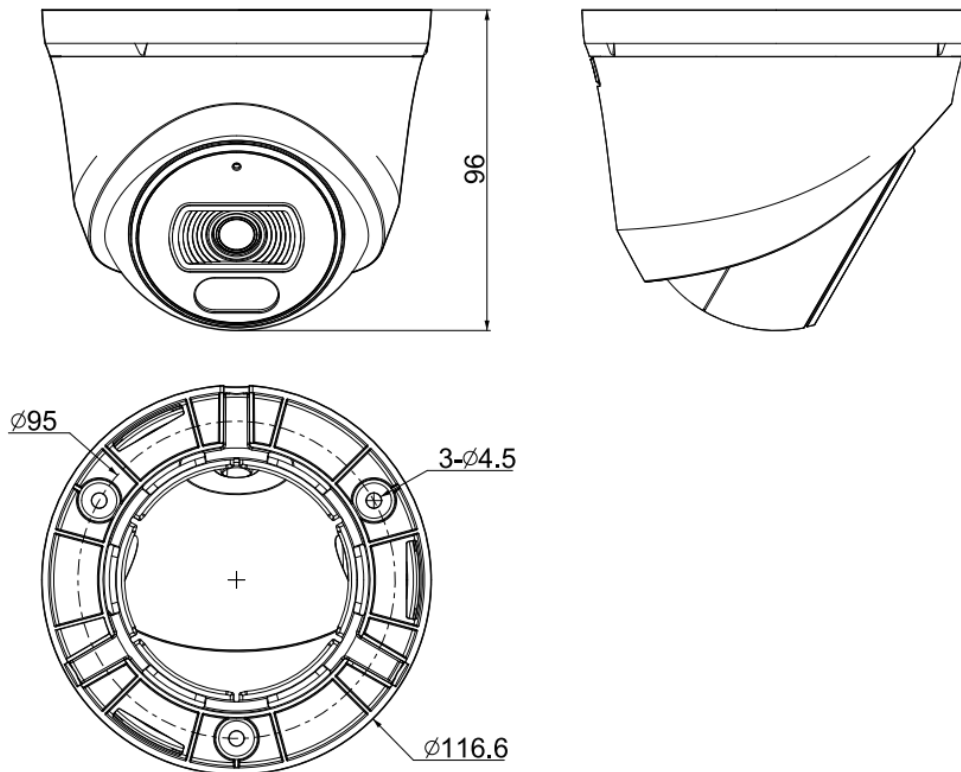

Tiandy

Image	
Max. Resolution	1920x1080@30fps
Main Stream	PAL:25fps(1920x1080,1280x720,704x576,640x480) NTSC:30fps(1920x1080,1280x720,704x480,640x480)
Sub Stream	PAL:25fps(704x576,704x288,352x288,640x360) NTSC:30fps(704x480,704x240,352x240,640x360)
Third Stream	N/A
BLC	Yes
HLC	Yes
AGC	Yes
3D DNR	Yes
White Balance	Auto/Semi-auto/Manual/Sunny/Natural light/Warm light/Sodium lamp/Incandescent lamp/Locked white balance
ROI	N/A
Corridor mode	N/A
EIS	N/A
OSD	1region;16*16/32*32/48*48
Picture Overlay	N/A
Privacy Mask	4 regions
Defog	Yes
Feature	
Alarm Trigger	Motion Detection;IP Address Conflict
Linkage Method	trigger capture
Video Analytics	N/A

Tiandy

DIMENSIONS (Unit: mm)

ACCESSORIES

TC-P54BM Spec:V5

A36

A29

Tiandy Technologies Co.,Ltd.

Email: sales@tiandy.com
Website: en.tiandy.com