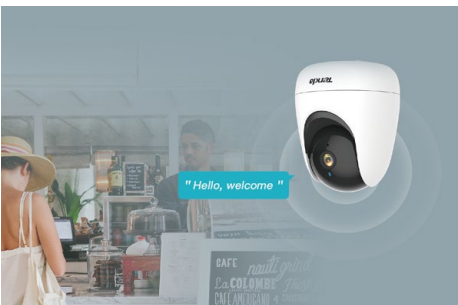

Customize your voice alerts

You can customize 3 personalized audio message for shop greeting or theft warning.