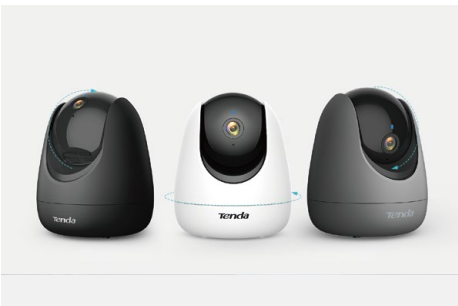

## Security Pan/Tilt Camera 1080P

### Products Description

The Pan/Tilt Security Camera CP3 is a high-performance home monitoring camera that integrates such functions as 360 ° visual coverage, 1080P video, full-duplex two-way audio, sound & light alarm and DIY audio. Three colors of your choice, including white, black and gray. It is commonly used in indoor monitoring scenarios, such as homes, shops, offices and classrooms.

### Voice Control

Alexa voice control over camera, easy to safeguard your family.