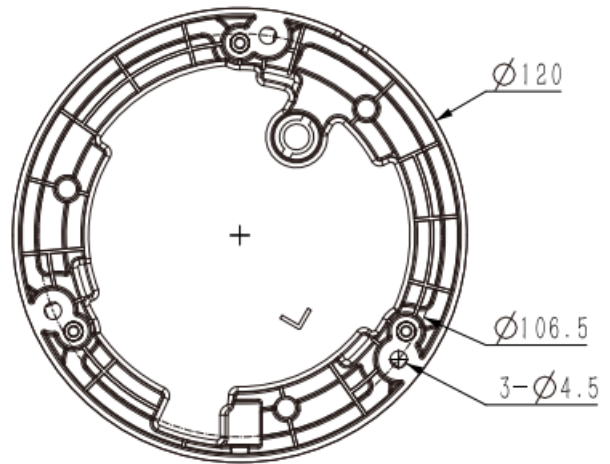

## SPECIFICATIONS

<b>Camera</b>	
Image Sensor	1/2.9"CMOS
Min. Illumination	Color:0.02Lux@(F1.6,AGC ON),B/W:0Lux with IR
Shutter Time	1s-1/100000s
Day&Night	IR-cut filter with auto switch (ICR)
WDR	120dB
S/N	>40dB
Angle Adjustment	0-350°;0-70°;0-350°
<b>Lens</b>	
Lens Type	Fixed
Focal Length	2.8mm
Lens Mount	M12
Aperture Range	F1.6,Fixed
Field of View	113.0°(H);98.5°(V);55.3°(D)
DORI Distance	Detect:56m Observe:22.2m Recognize:11.2m Identify:5.6m
<b>Illuminator</b>	
IR LEDs	8
IR Distance	30m
Wavelength	850nm
White LEDs	N/A
Whitelight Distance	N/A
<b>Compression Standard</b>	
Video Compression	S+265/H.265/H.264B/H.264M/H.264H
Video Bit Rate	32k-6Mbps
Audio Compression	G.711A/G.711U/ADPCM_D
Audio Sampling Rate	8kHz/32kHz/48kHz

# Tiandy

Image	
Max. Resolution	2688x1520@25fps
Main Stream	PAL:25fps(2688x1520,2560x1440,2304x1296,1920x1080,1280x720) NTSC:24(2688x1520,2560x1440)30fps(2304x1296,1920x1080,1280x720)
Sub Stream	PAL:25fps(704x576,704x288,352x288,640x360) NTSC:30fps(704x480,704x240,352x240,640x360)
Third Stream	N/A
BLC	Yes
HLC	Yes
AGC	Yes
3D DNR	Yes
White Balance	Auto/Semi-auto/Manual/Sunny/Natural light/Warm light/Sodium lamp/Incandescent lamp/Locked white balance
ROI	8 regions
Corridor mode	N/A
EIS	N/A
OSD	1region;16*16/32*32/48*48
Picture Overlay	N/A
Privacy Mask	4 regions
Defog	Yes
Feature	
Alarm Trigger	Motion Detection;Mask Alarm;IP Address Conflict
Linkage Method	trigger capture
Video Analytics	Tripwire;Perimeter

## DIMENSIONS (Unit: mm)